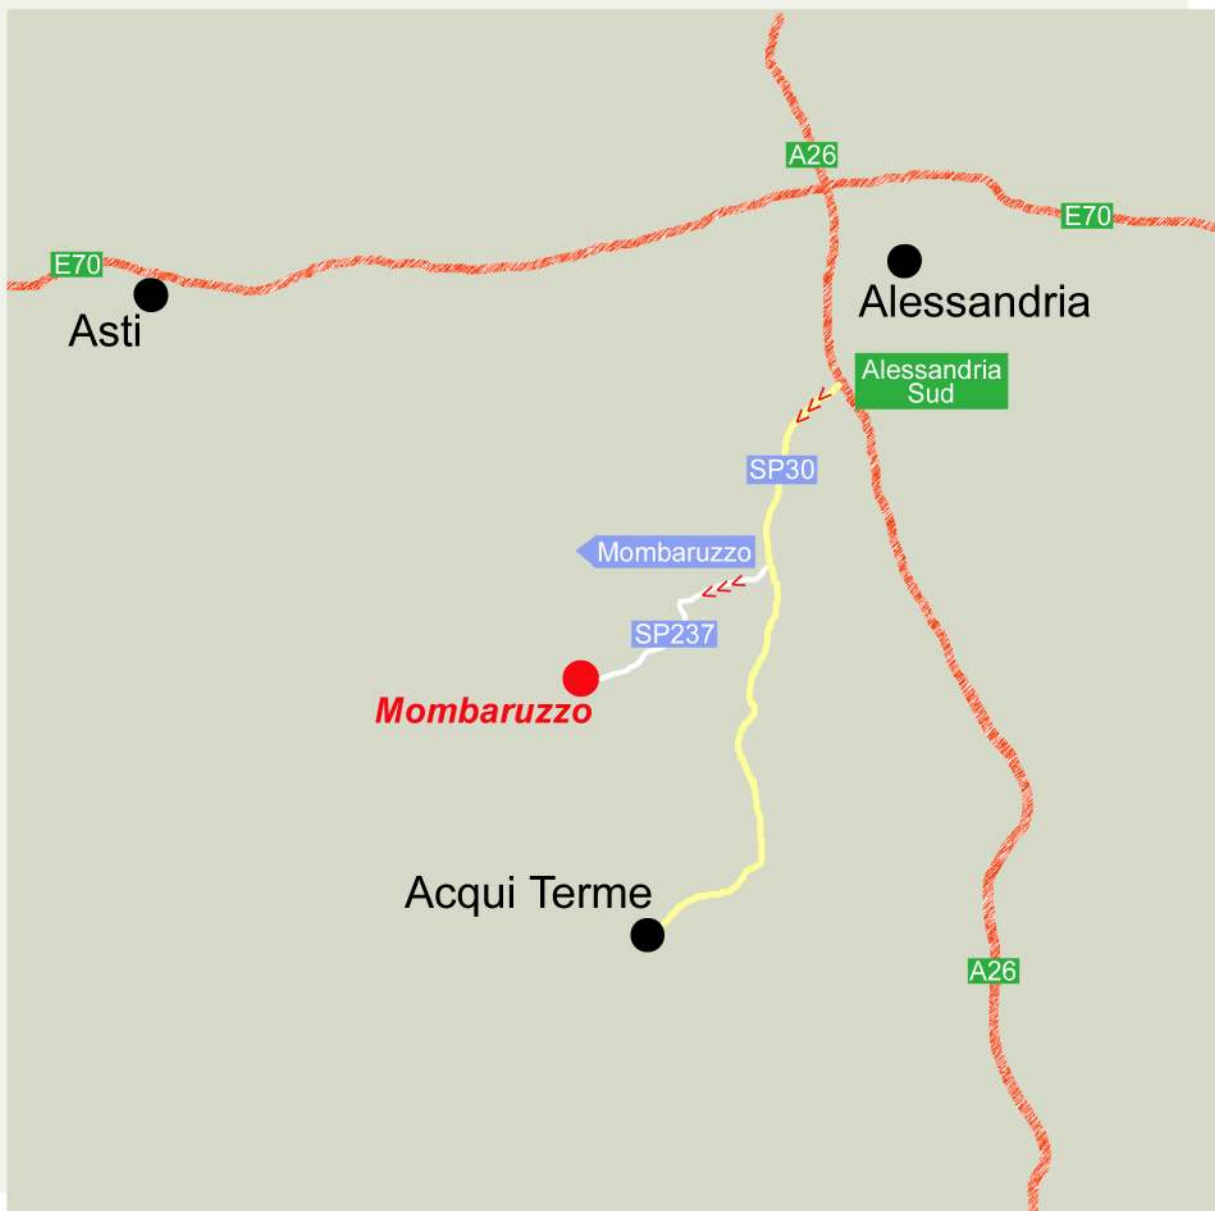

Casa Nanda
Via San Bernardino, 9
IT-14046 Mombaruzzo

Geo-location:
44°46'15.69"N 8°26'47.87"E

Nearest motorway exit:
18 km
Alessandria Sud
Motorway A26

Casa Nanda di
Susanna & Enrico
Marty - Buser
Via San Bernardino 9
IT-14046 Mombaruzzo