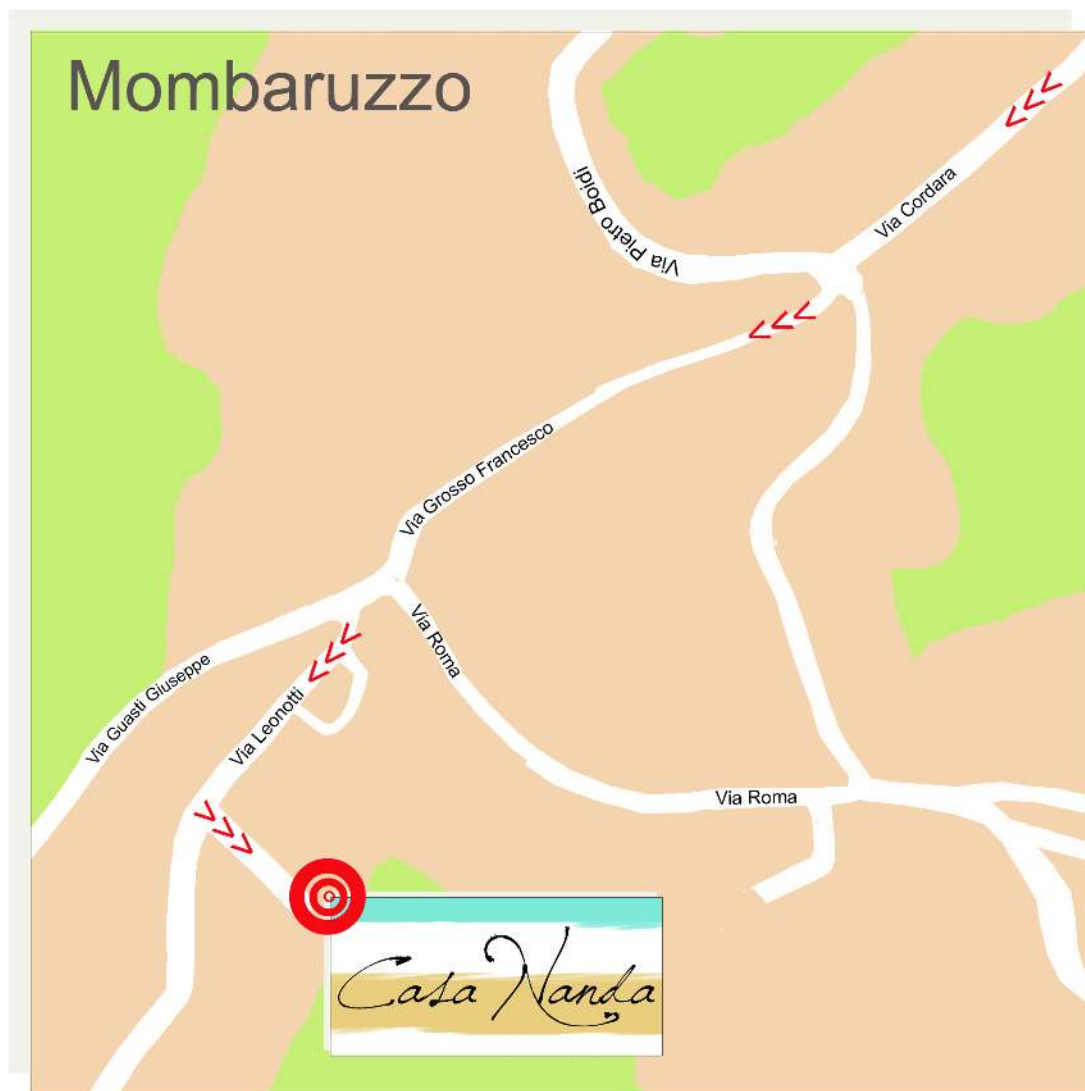

Casa Nanda
Via San Bernardino, 9
IT-14046 Mombaruzzo

Geo-location:
44°46'15.69"N 8°26'47.87"E

Nearest motorway exit:
18 km
Alessandria Sud
Motorway A26

Casa Nanda di
Susanna & Enrico
Marty - Buser
Via San Bernardino 9
IT-14046 Mombaruzzo